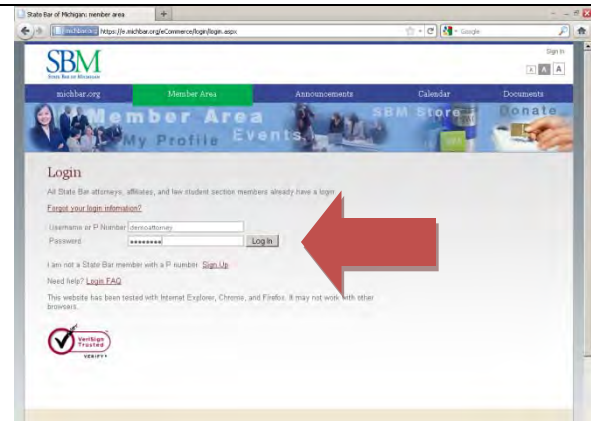

How To Access the State Bar of Michigan Committee Portal

On the State Bar of Michigan home page, select “Member Area” from the top navigation

Enter your user name and password and select “Log In”. More at <http://vimeo.com/28819346>

Select “Committees” from the top navigation

All the committees you belong to are listed on the right. To visit a committee workspace, click on the name of the committee

You may now access all of the documents stored on your committee portal