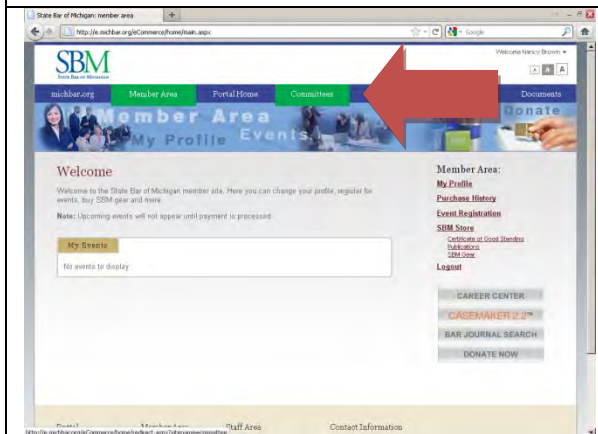

How To Access the State Bar of Michigan Committee Portal

On the State Bar of Michigan home page, select “Member Area” from the top navigation

Enter your user name and password and select “Log In”. More at <http://vimeo.com/28819346>

Select “Committees” from the top navigation

All the committees you belong to are listed on the right. To visit a committee workspace, click on the name of the committee

You may now access all of the documents stored on your committee portal