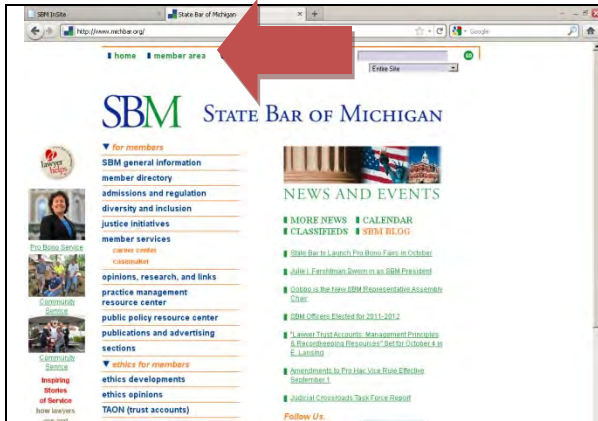

How To Access the State Bar of Michigan Committee Portal

On the State Bar of Michigan home page, select “Member Area” from the top navigation

Enter your user name and password and select “Log In”. More at <http://vimeo.com/28819346>

Select “Committees” from the top navigation

All the committees you belong to are listed on the right. To visit a committee workspace, click on the name of the committee

You may now access all of the documents stored on your committee portal