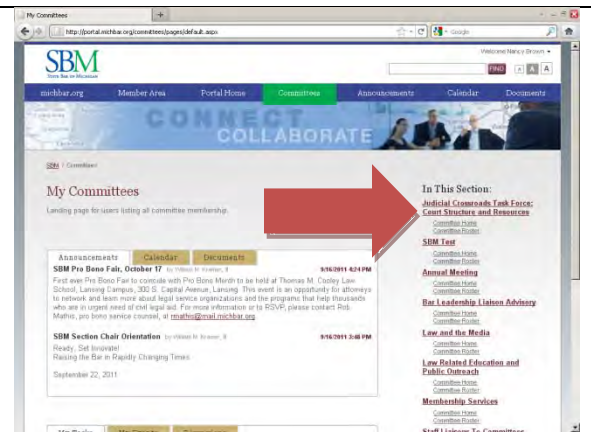

How To Access the State Bar of Michigan Committee Portal

On the State Bar of Michigan home page, select “Member Area” from the top navigation

Enter your user name and password and select “Log In”. More at <http://vimeo.com/28819346>

Select “Committees” from the top navigation

All the committees you belong to are listed on the right. To visit a committee workspace, click on the name of the committee

You may now access all of the documents stored on your committee portal